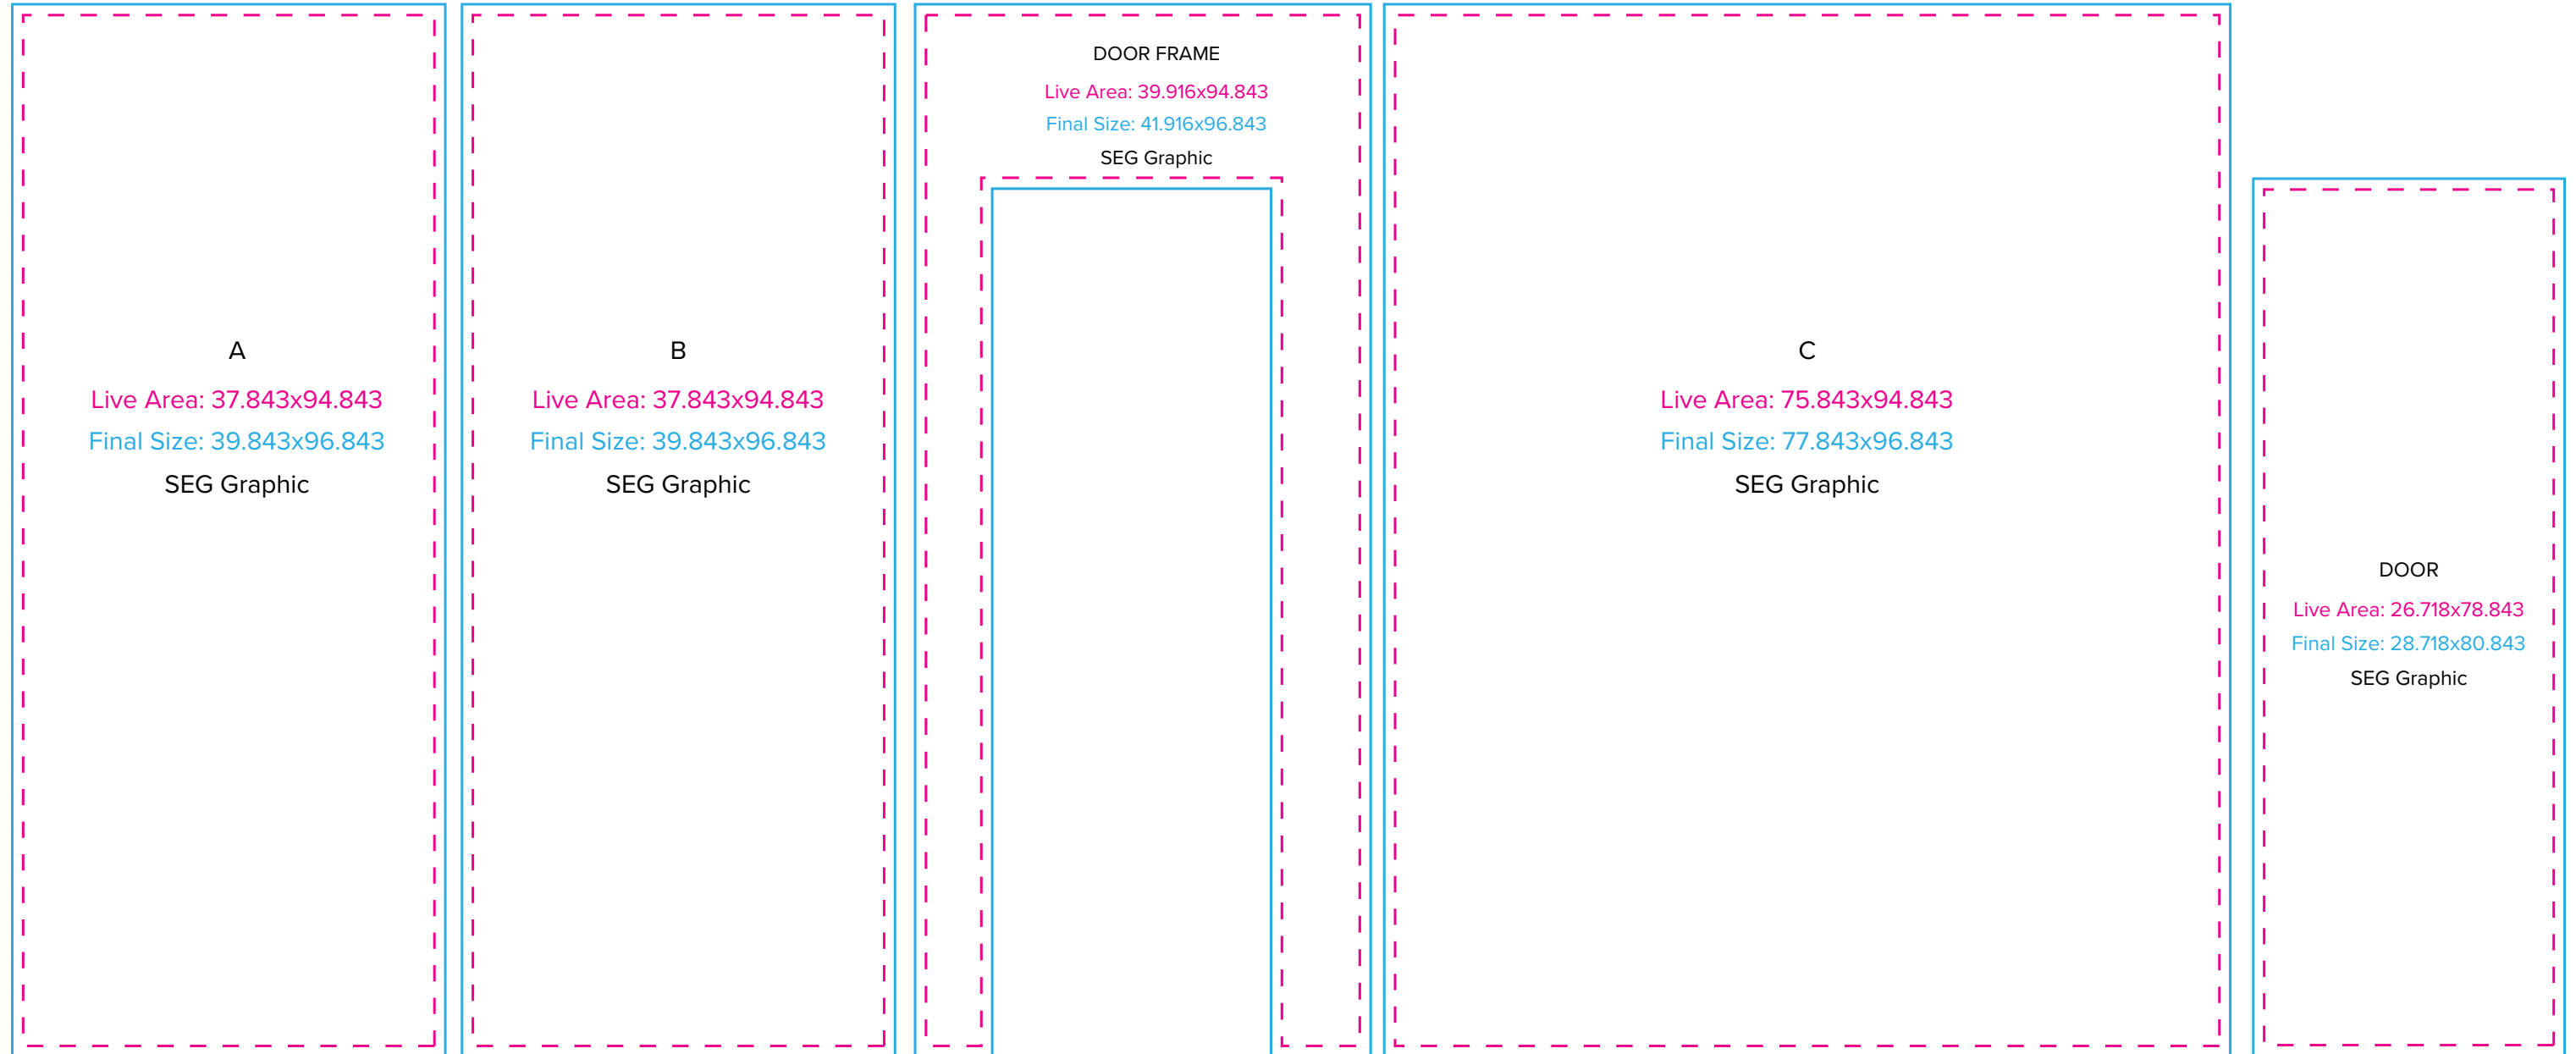

Graphic Template
10 x 10 Inline Exhibit
SEG Graphics,
Sintra Door and Panel

NOTE: All Raster Art (jpg, tiff,psd, png, etc.) must be at least 100 dpi at print size.

Graphic Template
10 x 10 Inline Exhibit
GOD-1557 Reception Counter
SEG Version

NOTE: All Raster Art (jpg, tiff,psd, png, etc.) must be at least 100 dpi at print size.